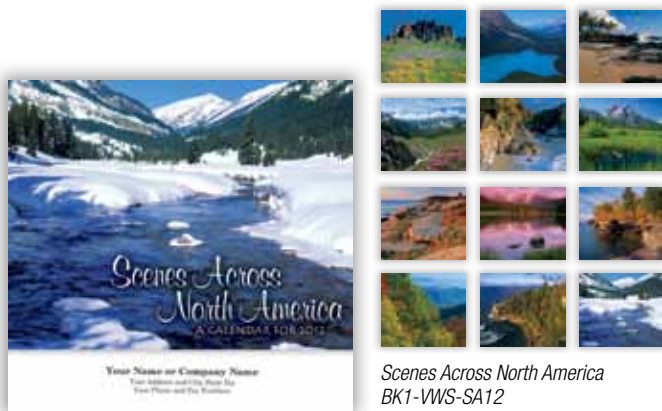

(T) Prices effective January 2011
Price per calendar.

Production time: 7 working days

American Landmarks
BK1-VWS-LM12

Scenes Across North America
BK1-VWS-SA12

Black & White
BK1-VWS-BS12

Garden Splendor
BK1-VWS-GS12